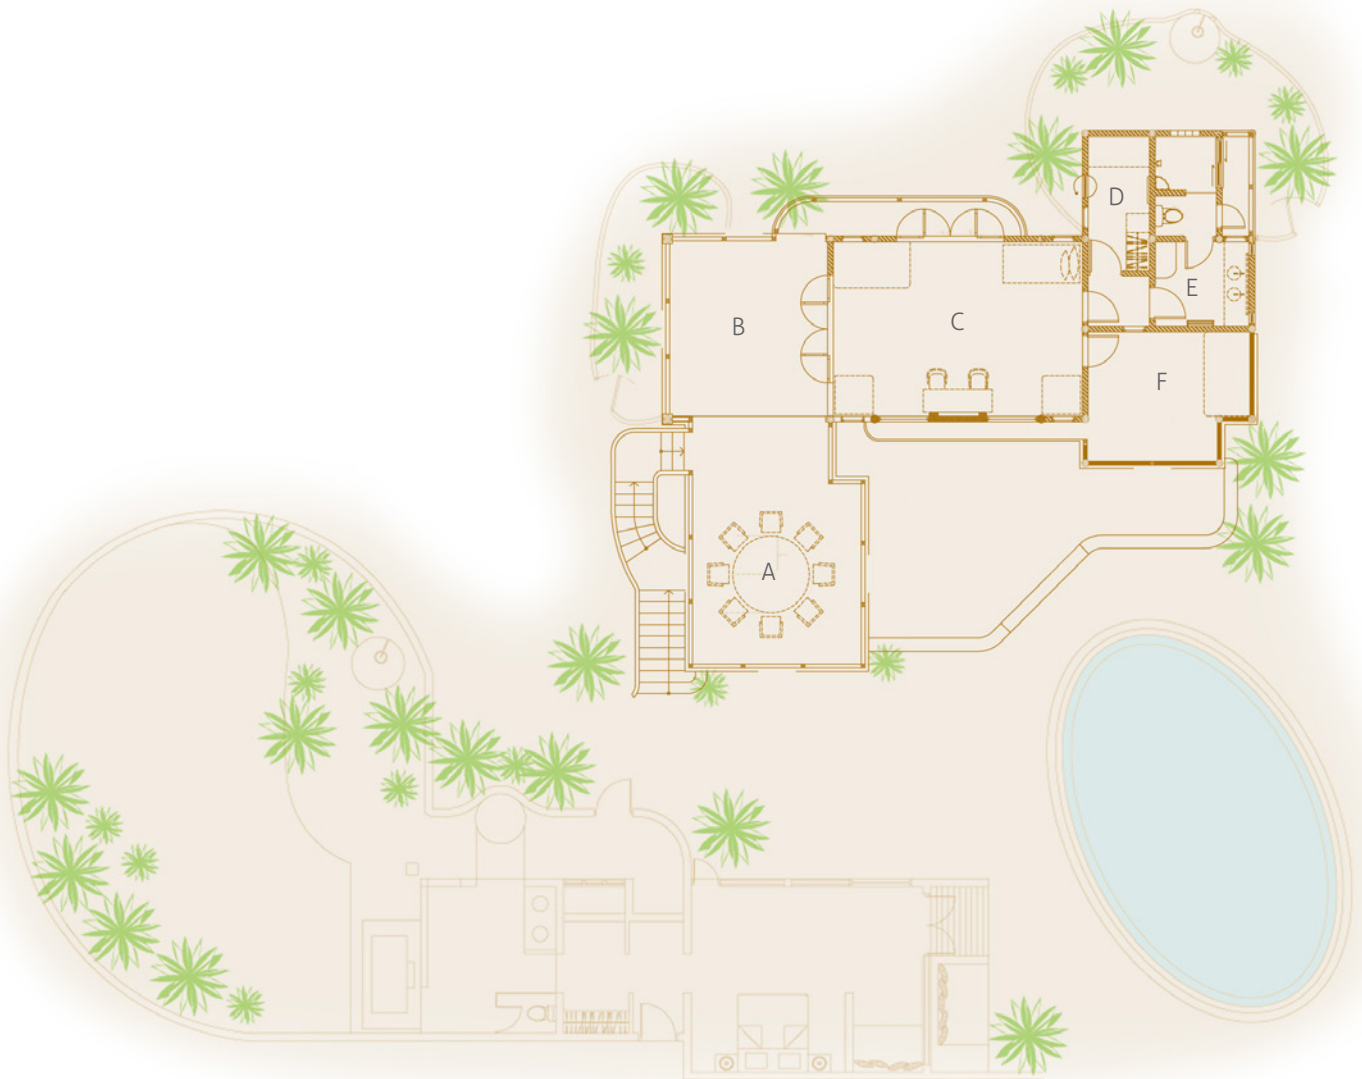

Soneva Fushi Villa Suite 4 Bedroom With Pool

Four bedrooms
Total area 607 sqm.

With a private pool and wine cellar, this villa suite encourages the whole family to come together for a memorable time.

Who would not love to be shipwrecked on a lush magical isle like Soneva Fushi? We have even taken care of the hard part for you; the thatched roof has been woven, the beams hewn, the hammock strewn, your own "lagoon" (a private swimming pool) dug and tiled. All you and your family have to do is enjoy it.

Frolic in your spacious three-bedroom villa suite and its refreshing pool. Hit the Maldivian white sand outside your door; we have placed your villa suite directly on the beach. Or take to the bicycles we have provided for you at your villa and explore the island trails.

Other Facilities

- Leisure room with full size snooker table
- Fully fitted pantry
- Library
- Private Gym suite

More images :

<http://www.soneva.com/soneva-fushi/villas/soneva-fushi-villa-suite-4-bedroom-with-pool-v-65/>

Soneva Fushi Villa Suite 4 Bedroom with Pool Ground Floor

- | | |
|------------------------|------------------------|
| A Master Suite | D Mini Bar |
| A1 Daybed | E Living Room |
| A2 Living Area | F Deck |
| A3 Bedroom | G Guest Suite 2 |
| A4 Dressing Room | G1 Bedroom |
| A5 Bathroom | G2 Bathroom |
| A6 Outdoor Bathroom | G3 Outdoor Bathroom |
| B Pool | |
| C Guest Suite 1 | |
| C1 Bedroom | |
| C2 Dressing Room | |
| C3 Bathroom | |