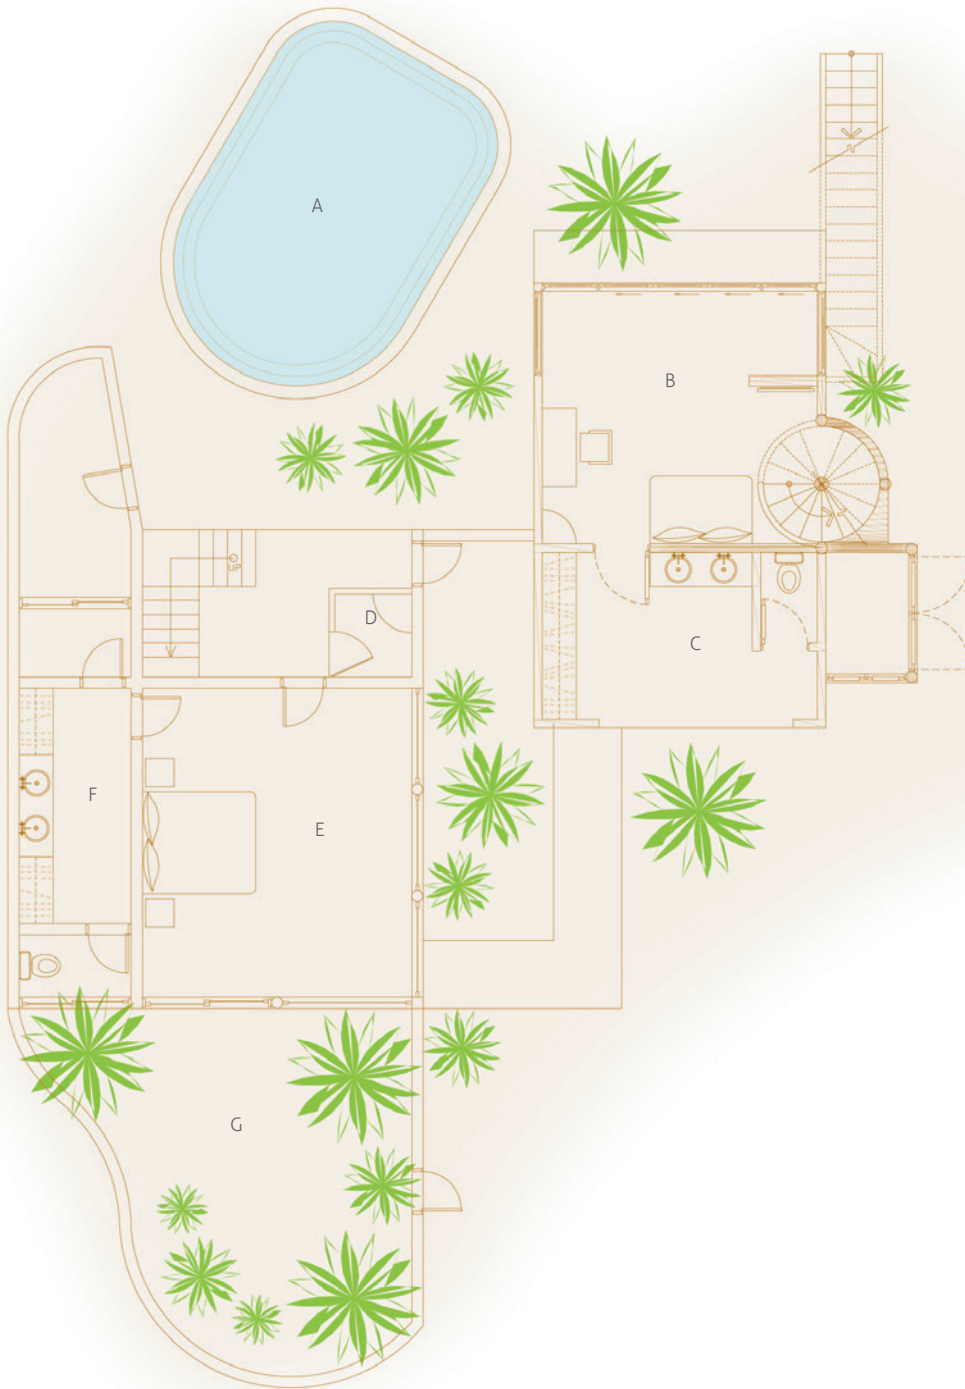

Ground Floor