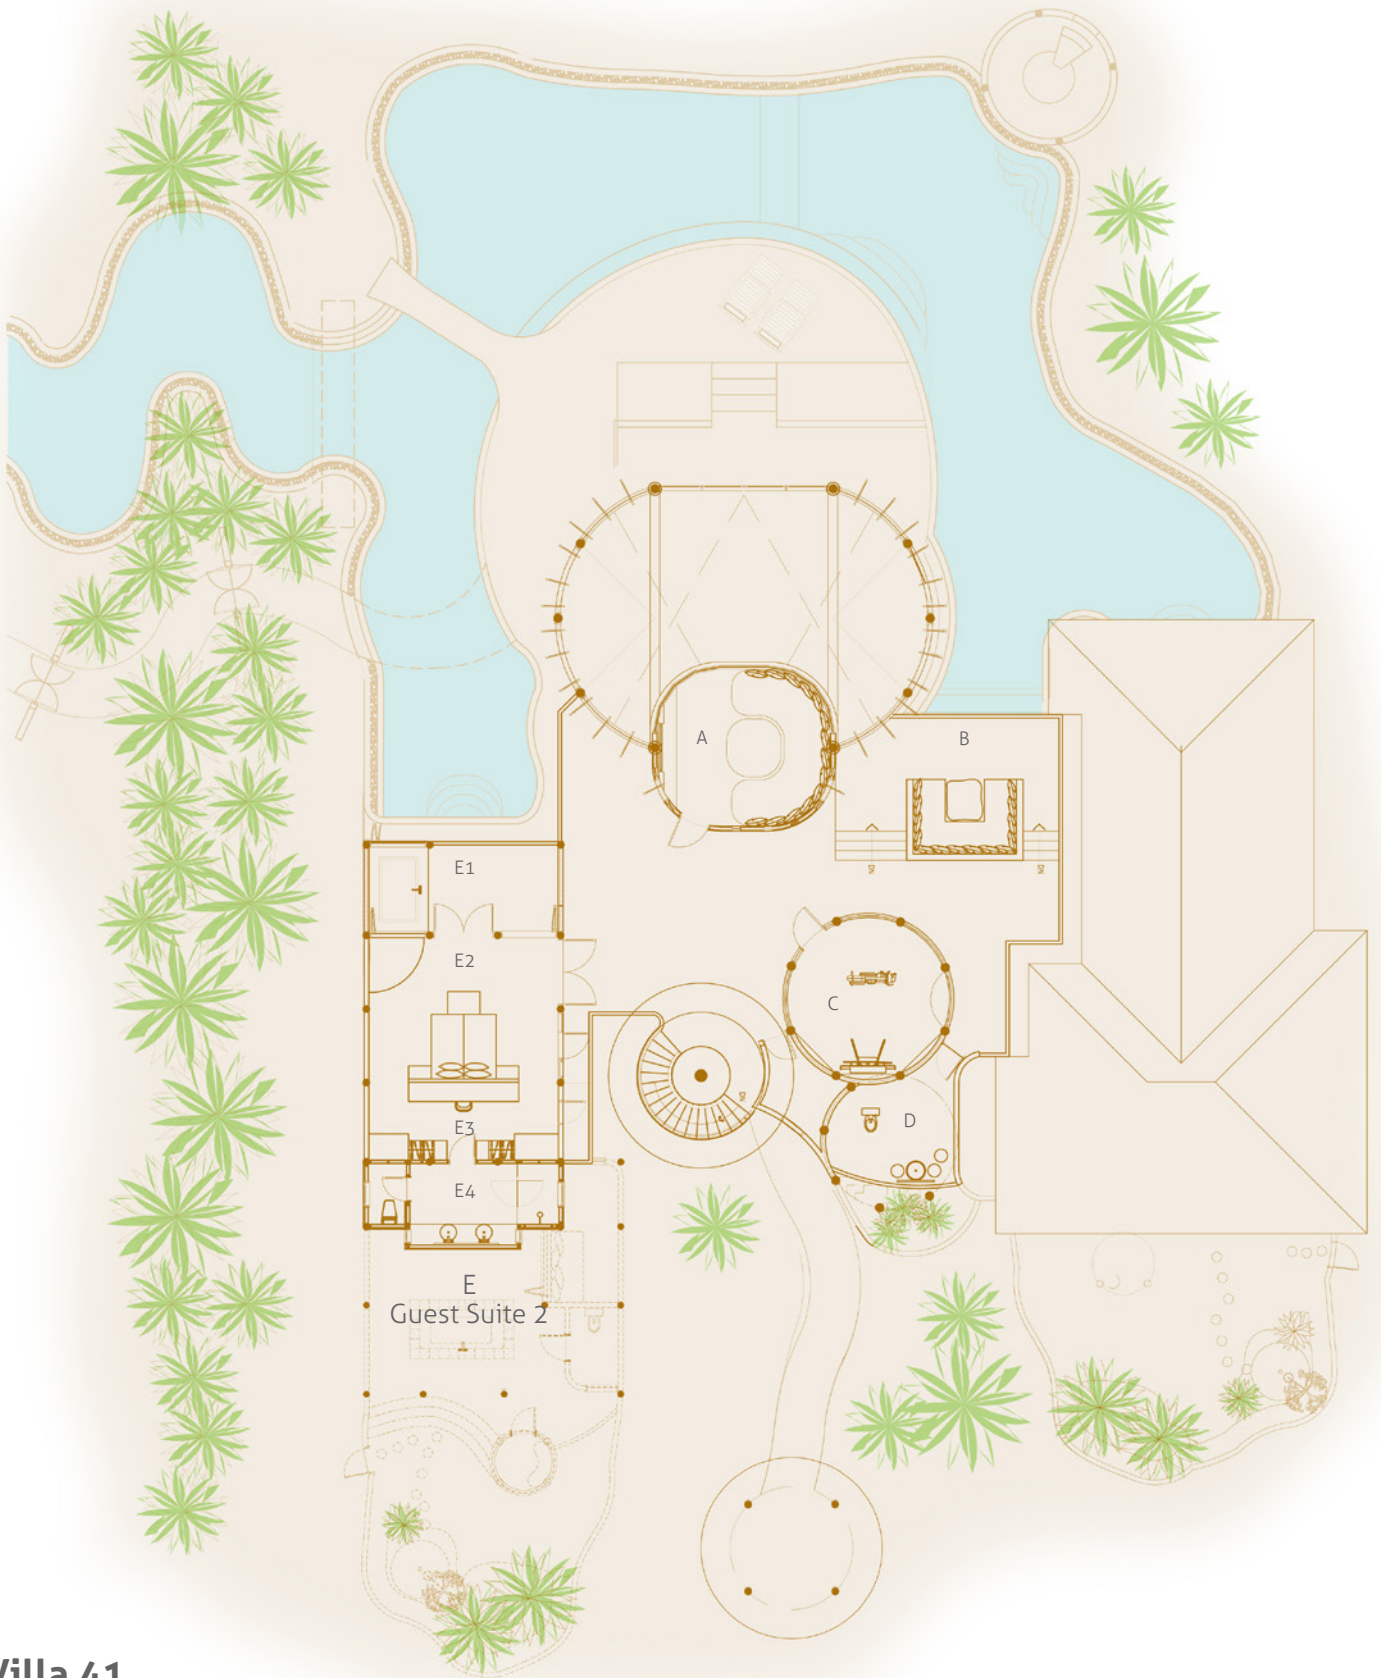

Villa 41

Three bedrooms
Total area 1,680 sqm

This villa is combinable with villa 42 for the ultimate, expansive retreat. Alone, it offers a private pool, spa, library, kitchen, steam room and fitness room.

All the luxurious details

Combinable with Villa 42

- Beachfront villa
- 3 bedrooms
- Option to connect Villa 42 for a combined 9 bedroom villa
- Dining area, living room, kitchenette and ample storage room space
- Fitness room
- Swimming pool and sunken sala with roof
- Overhead fan, air conditioning, extensive minibar and personal safe
- DVD player and Bose Hi-Fi system with docking station for personal iPods
- iPods in all villas for personalized music and movie options
- Two open-air garden bathrooms with bathtub, shower and a double sink unit with large over hanging mirror
- Private outside sitting area with sunloungers and direct access to the beach
- Bicycles are provided for all villas
- Wi-Fi connection is provided in villa on request
- Mr/Mrs Friday (Butler) service for all villas
- IDD telephones

More images :
<http://www.soneva.com/soneva-fushi/villas/villa-41/>

Villa 41
Ground Floor

- | | | | |
|---|---------------------|---|----------------------|
| A | Entrance | G | Dining Area |
| B | Study | H | Pool Deck |
| C | Toilet | I | Pool |
| D | Master Suite | J | Sunken Seating |
| | D1 Bedroom | K | Guest Suite 1 |
| | D2 Walk-in closet | | K1 Bedroom |
| | D3 Bathroom | | K2 Walk-in closet |
| | D4 Dressing Room | | K3 Bathroom |
| | D5 Outdoor Bathroom | | K4 Dressing Room |
| E | Kitchen | | K5 Outdoor Bathroom |
| F | Daybed | | |