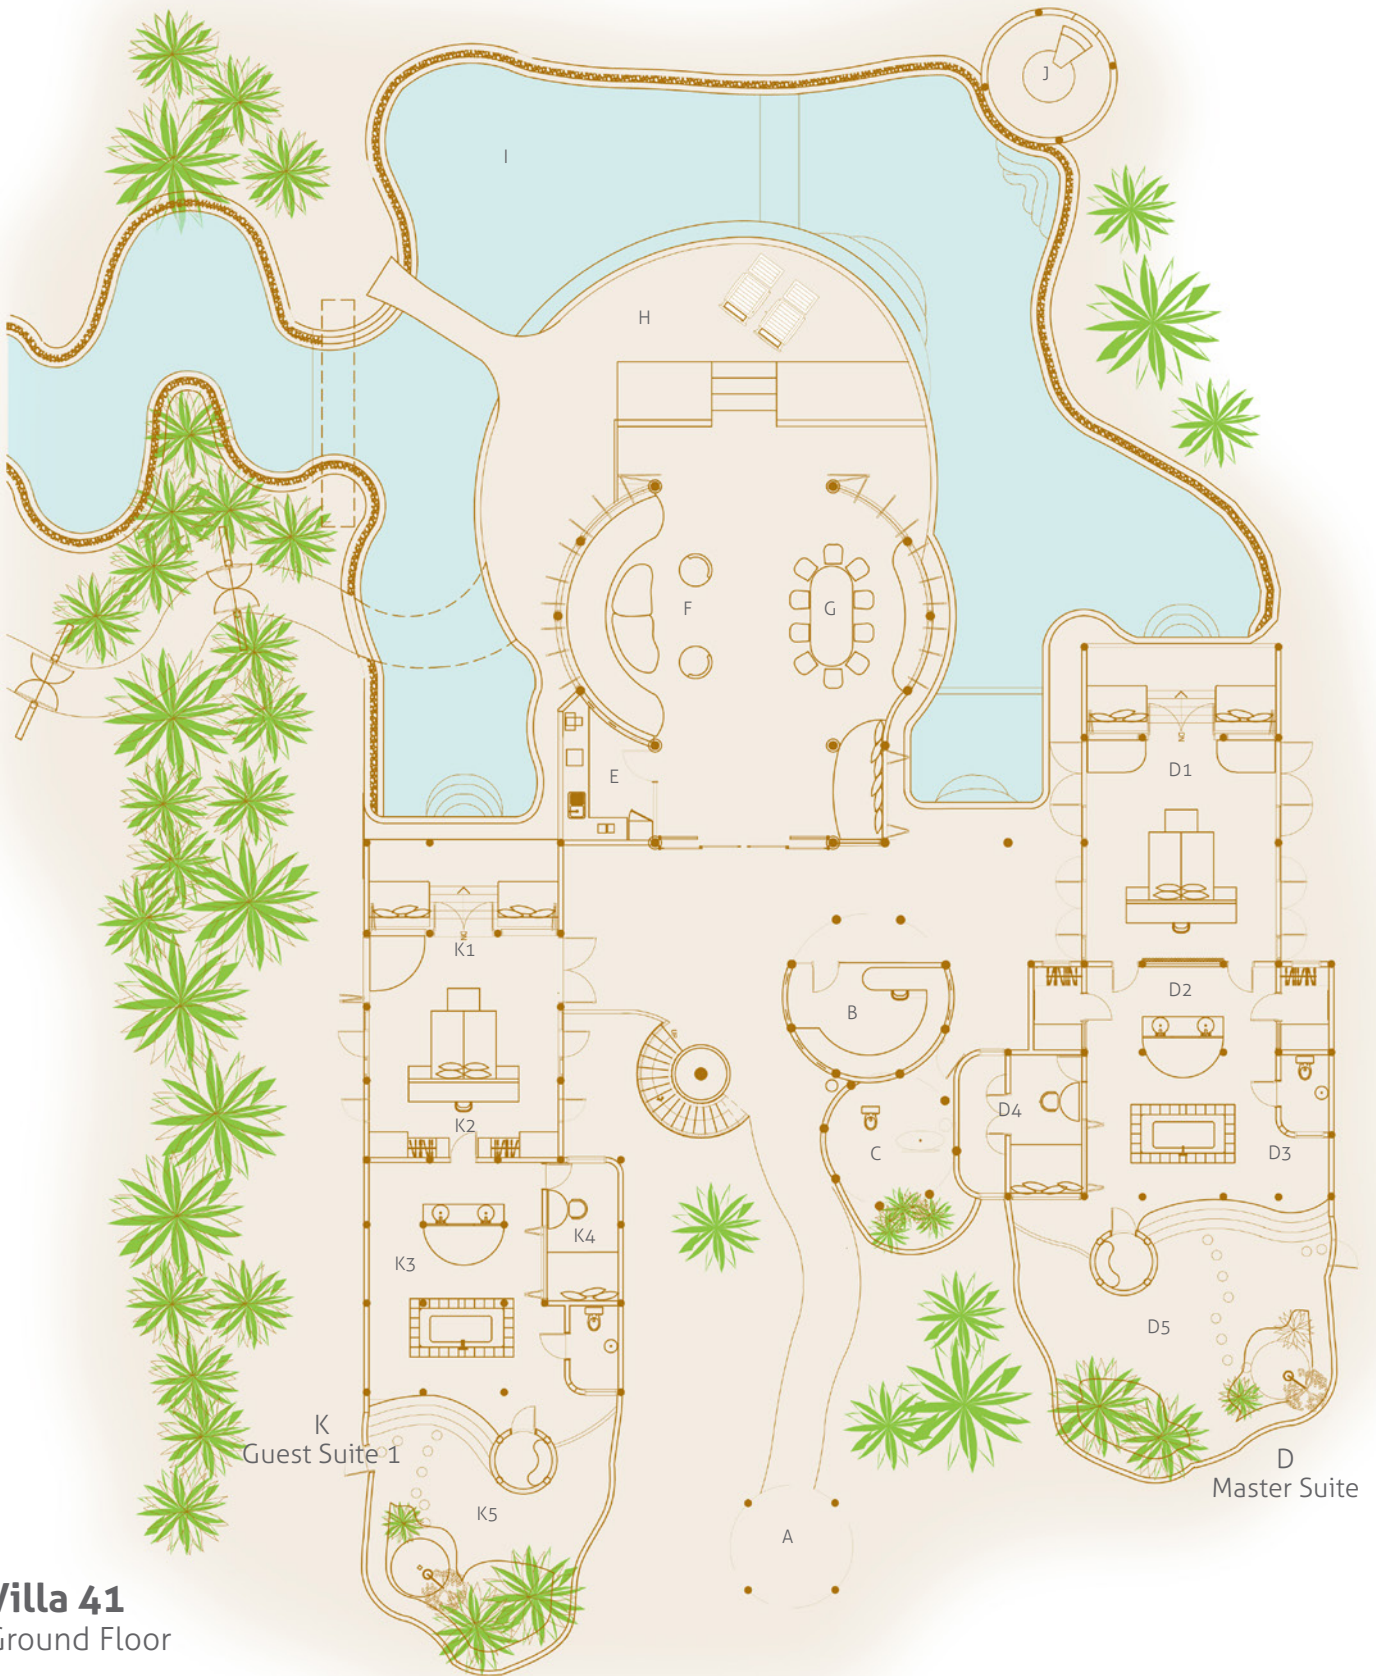

More images :
<http://www.soneva.com/soneva-fushi/villas/villa-41/>

Villa 41
Ground Floor

A	Entrance	G	Dining Area
B	Study	H	Pool Deck
C	Toilet	I	Pool
D	Master Suite	J	Sunken Seating
	D1 Bedroom	K	Guest Suite 1
	D2 Walk-in closet		K1 Bedroom
	D3 Bathroom		K2 Walk-in closet
	D4 Dressing Room		K3 Bathroom
	D5 Outdoor Bathroom		K4 Dressing Room
E	Kitchen		K5 Outdoor Bathroom
F	Daybed