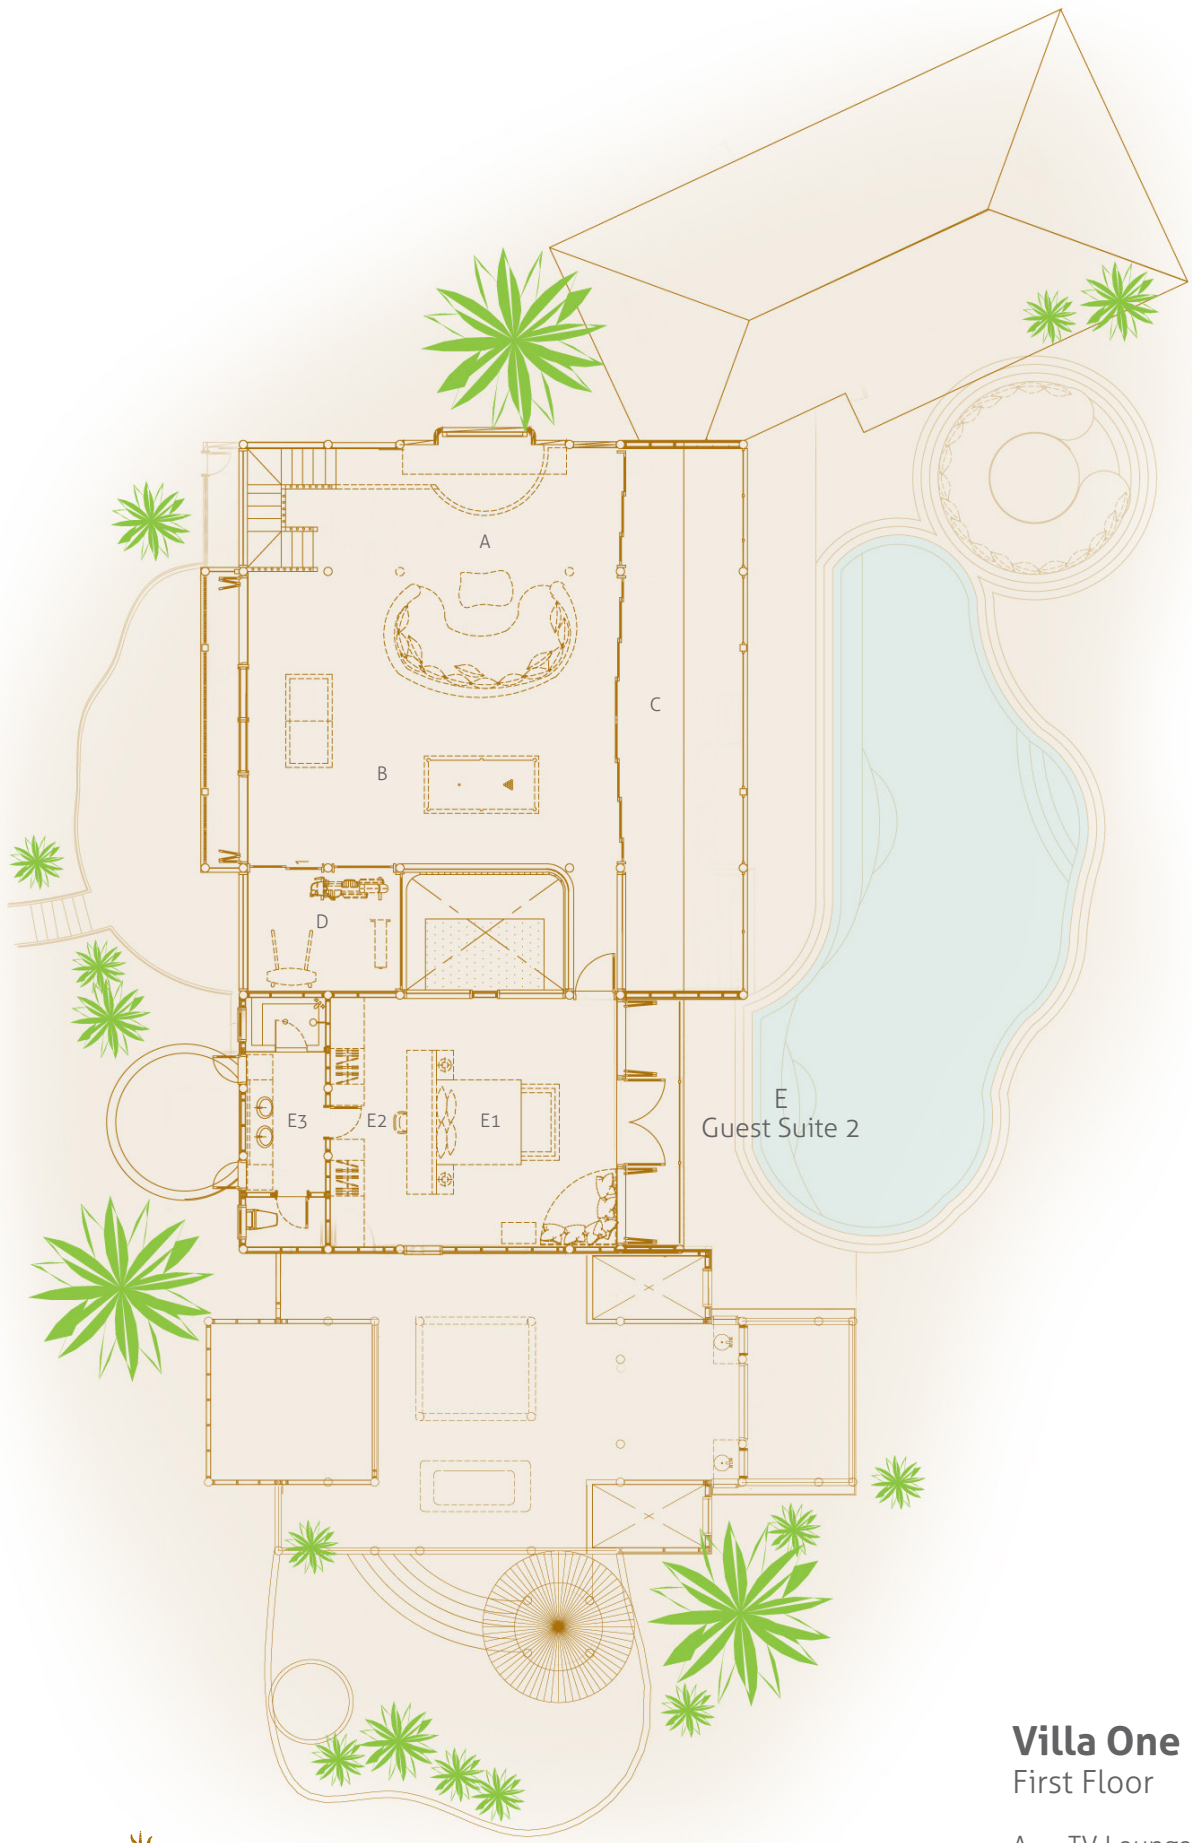

Villa One First Floor

- A TV Lounge
- B Games Area
- C Balcony
- D Gym
- E **Guest Suite 2**
  - E1 Bedroom
  - H3 Walk-in Closet
  - H3 Bathroom