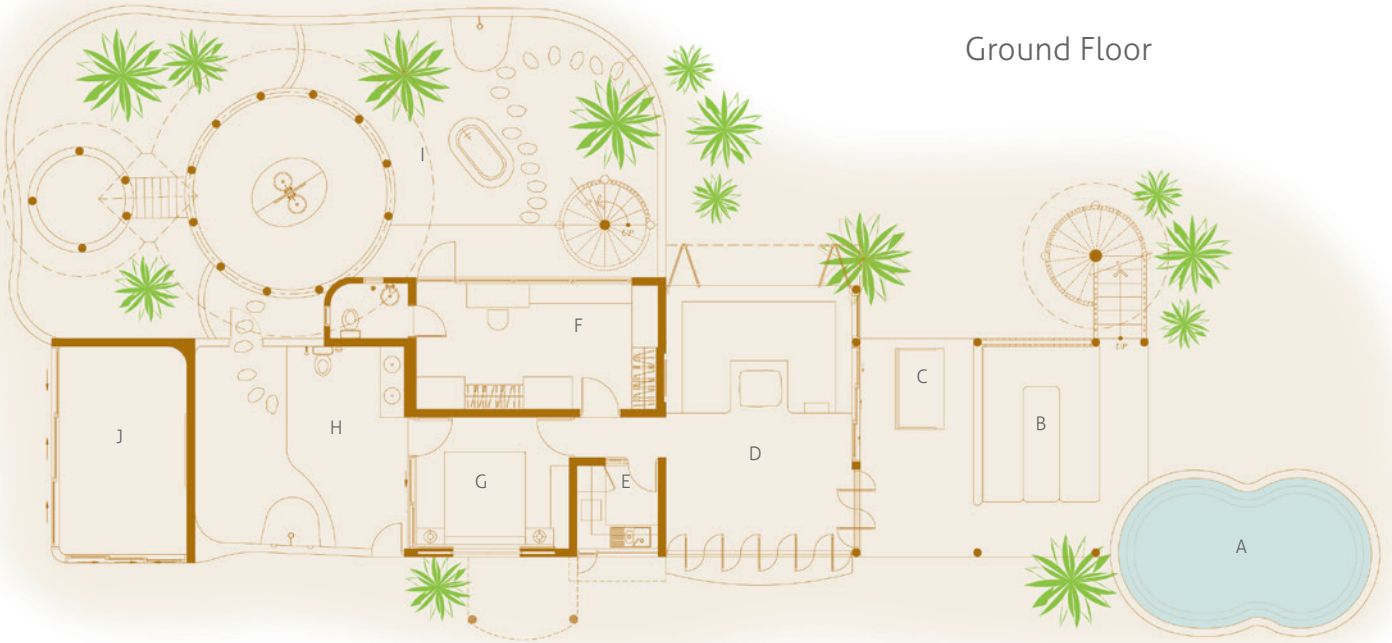

## Crusoe Villa Suite 2 Bedroom with pool

Two bedrooms  
Total area 649 sqm.

The original, secluded Robinson Crusoe villa with two bedrooms,  
a private pool, and upper terrace.

*When Robinson Crusoe washed ashore, he encountered a wild world full of discoveries. We offer your family a similar burst of excitement in this playfully indulgent luxury suite. Upstairs and downstairs bedrooms, a choice of sitting areas on high and low, a swimming pool of your very own, direct beach access, two lush open-air garden bathrooms, personal bicycles for island exploring and more.*

**Upstairs**

- Spacious bedroom with king size or twin bed open to a gangway overlooking the sitting room and leading to private balcony

**More images :**

<http://www.soneva.com/soneva-fushi/villas/crusoe-villa-suite-2-bedroom-with-pool/>

First Floor

Ground Floor

## Crusoe Villa Suite 2 Bedroom with Pool

- A Pool
- B Daybed
- C Swing
- D Living Room
- E Mini Bar
- F Dressing Area
- G Guest Bedroom
- H Guest Bathroom
- I Master Bathroom
- J Gym
- K Master Bedroom
- L Daybed
- M Balcony