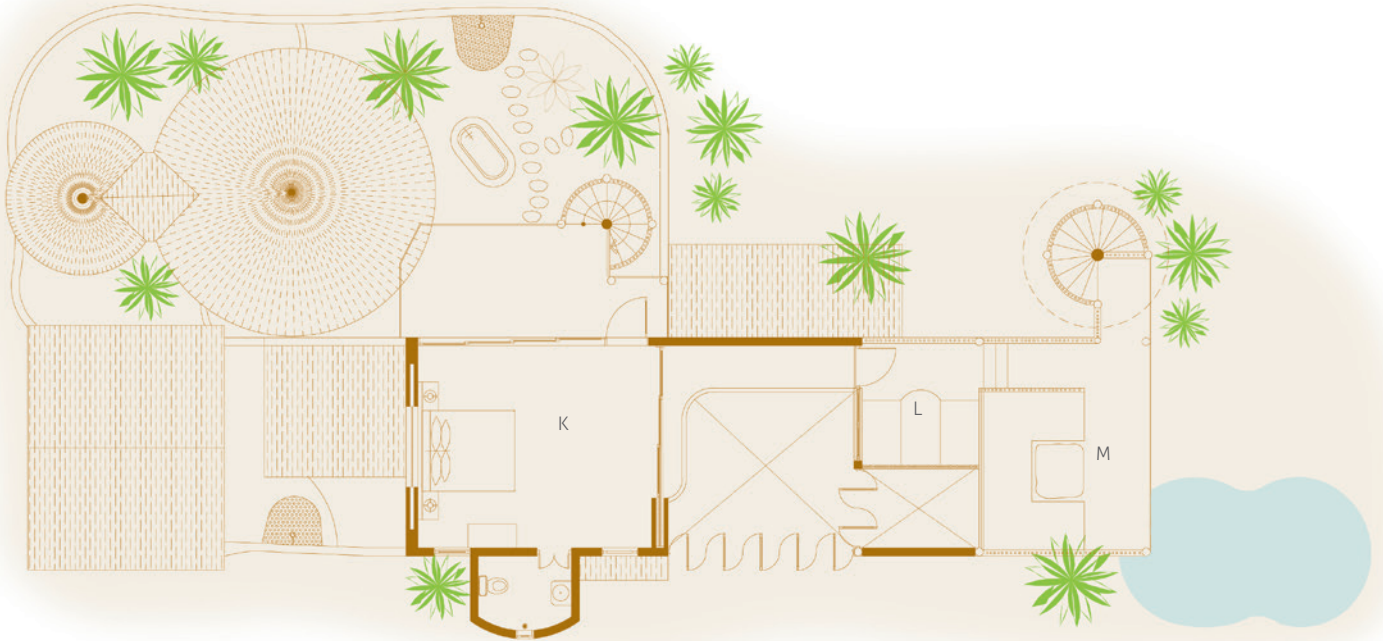

## Crusoe Villa Suite 2 Bedroom with pool

Two bedrooms  
Total area 649 sqm.

The original, secluded Robinson Crusoe villa with two bedrooms,  
a private pool, and upper terrace.

*When Robinson Crusoe washed ashore, he encountered a wild world full of discoveries. We offer your family a similar burst of excitement in this playfully indulgent luxury suite. Upstairs and downstairs bedrooms, a choice of sitting areas on high and low, a swimming pool of your very own, direct beach access, two lush open-air garden bathrooms, personal bicycles for island exploring and more.*

**Upstairs**

- Spacious bedroom with king size or twin bed open to a gangway overlooking the sitting room and leading to private balcony

**More images :**

<http://www.soneva.com/soneva-fushi/villas/crusoe-villa-suite-2-bedroom-with-pool/>

First Floor

Ground Floor

## Crusoe Villa Suite 2 Bedroom with Pool

- A Pool
- B Daybed
- C Swing
- D Living Room
- E Mini Bar
- F Dressing Area
- G Guest Bedroom
- H Guest Bathroom
- I Master Bathroom
- J Gym
- K Master Bedroom
- L Daybed
- M Balcony