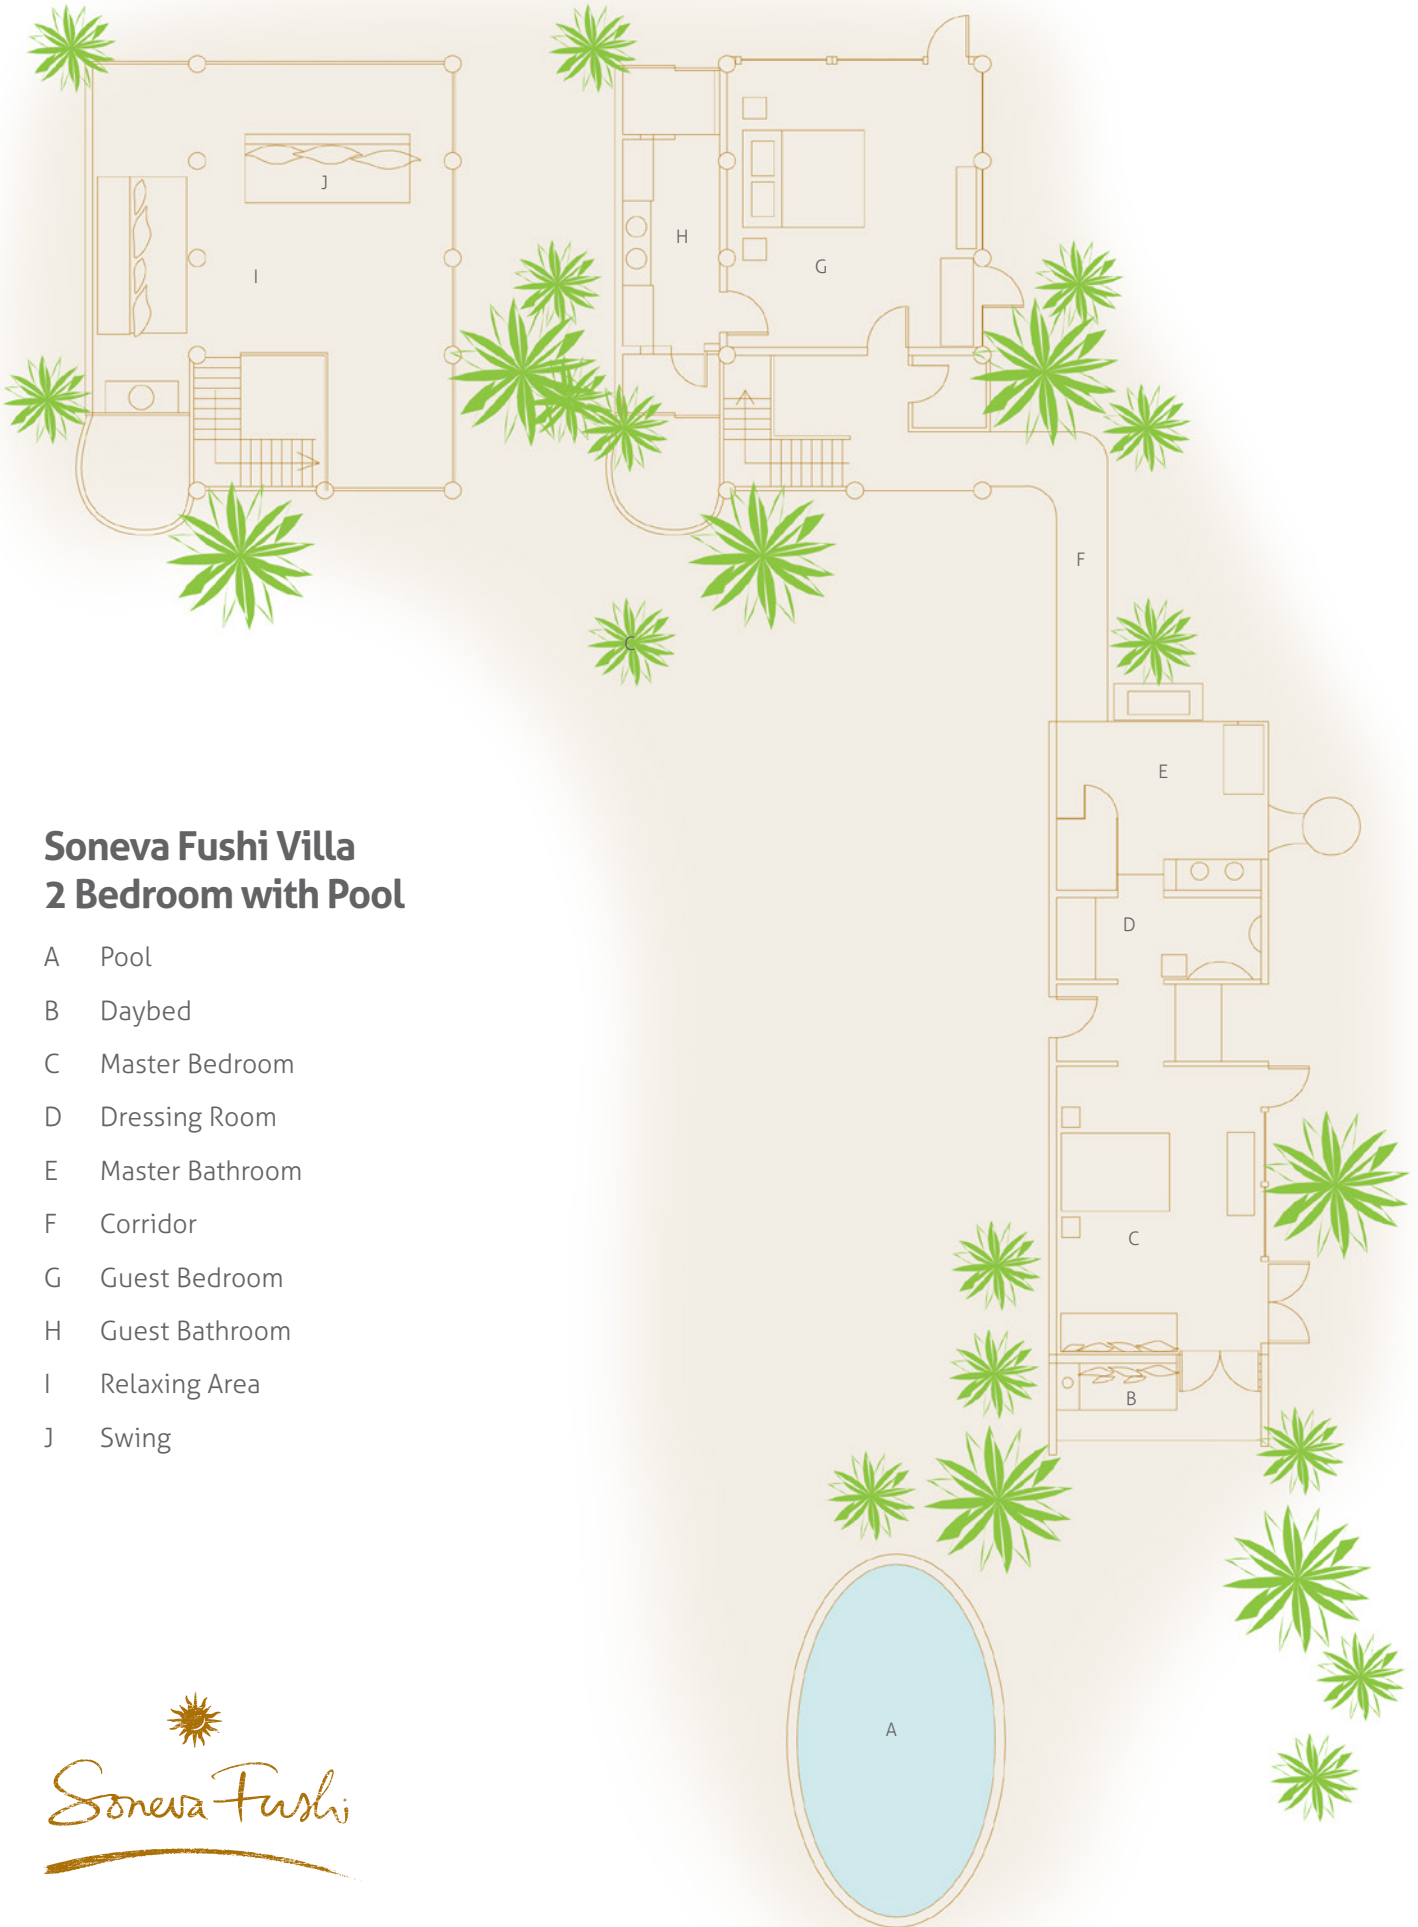

## Soneva Fushi Villa 2 Bedroom With Pool

Two bedrooms  
Total area 395 sqm

Enjoy the private pool, steam room, and upper terrace in this private two bedroom villa.

*The most important experiences in life are those you share with the ones you love. We designed this luxury two-bedroom villa to set the stage for such magical memories.*

*Savour moments together as a family in your private seawater pool. Set directly on the beachfront, the bounty of Maldivian nature is at your beck and call. Snorkel the clear waters, introducing your children to the amazement of the underwater world, then retreat for romance in your open-air garden bathroom sheltered by whitewashed courtyard walls and the lush greenery.*

**More images :**  
<http://www.soneva.com/soneva-fushi/villas/soneva-fushi-villa-2-bedroom-with-pool/>

First Floor

Ground Floor

## Soneva Fushi Villa 2 Bedroom with Pool

- A Pool
- B Daybed
- C Master Bedroom
- D Dressing Room
- E Master Bathroom
- F Corridor
- G Guest Bedroom
- H Guest Bathroom
- I Relaxing Area
- J Swing