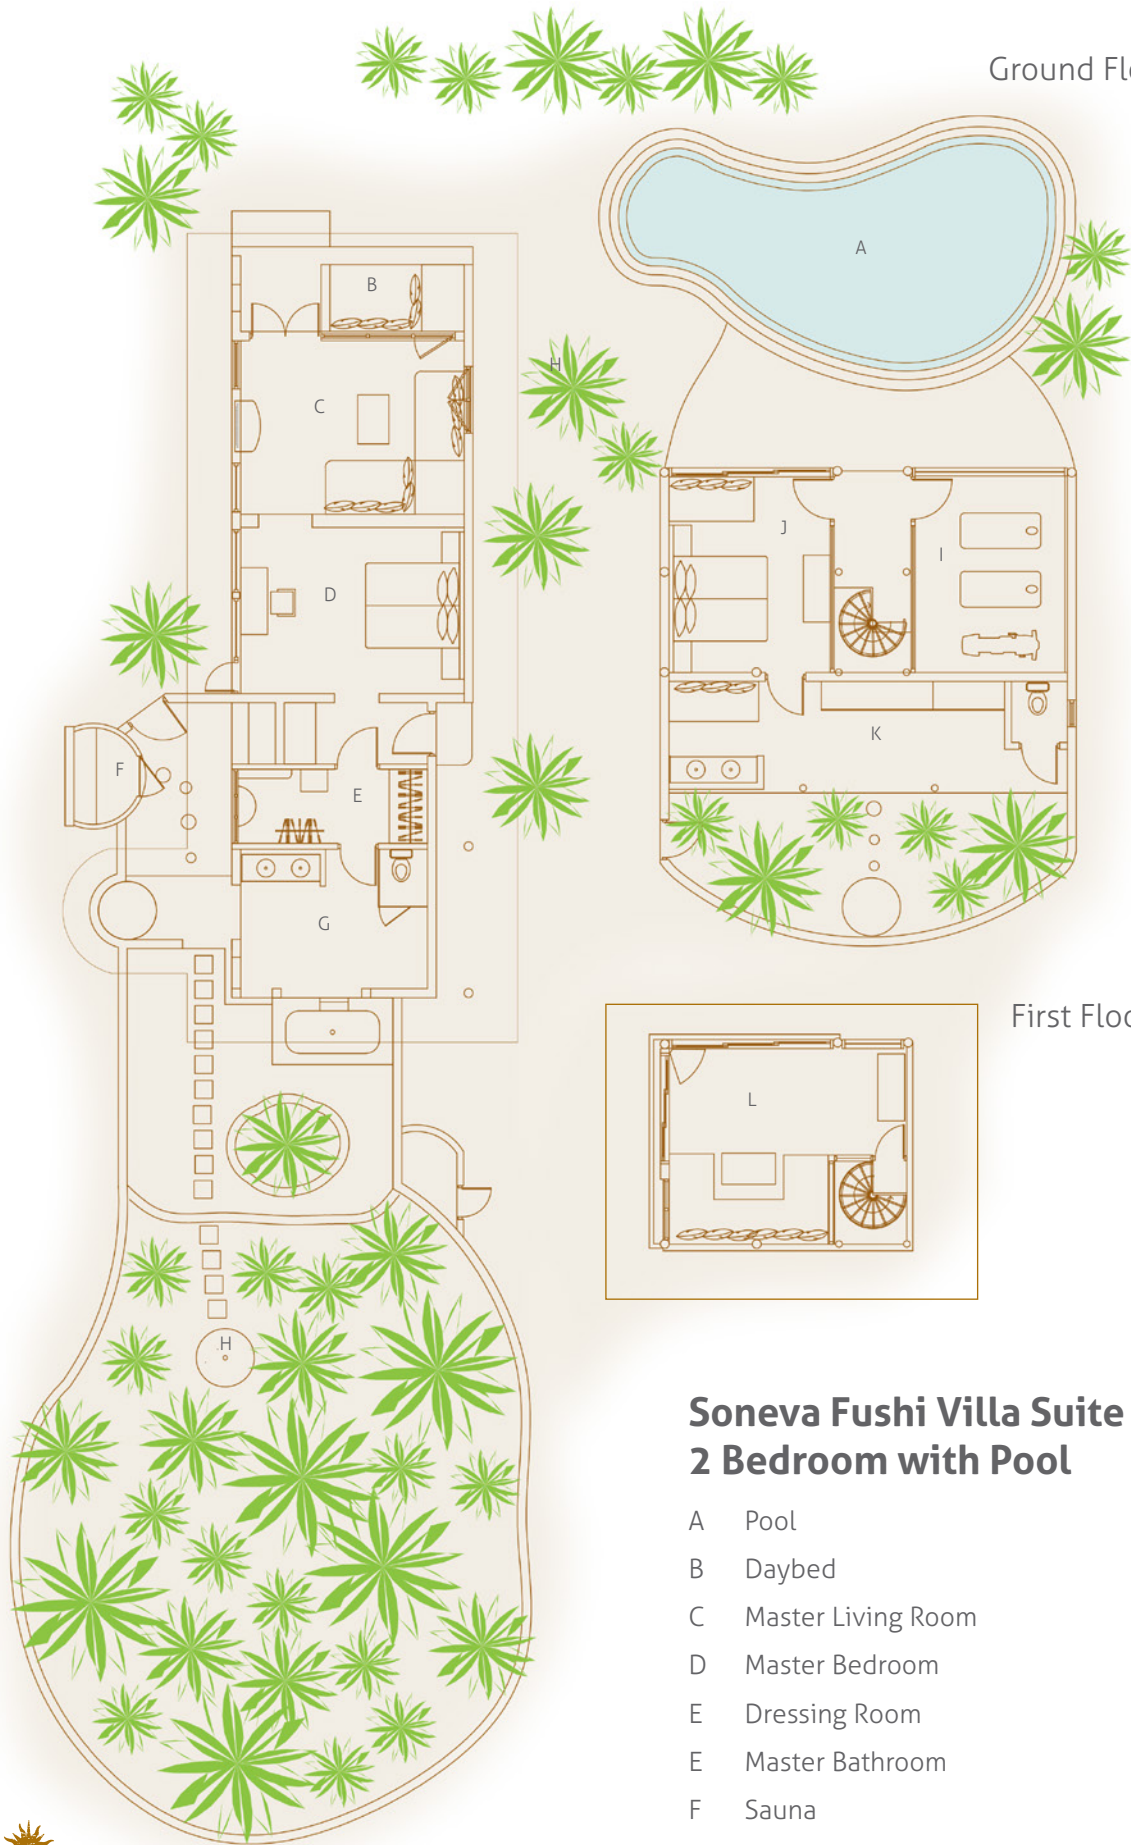

Soneva Fushi Villa Suite 2 Bedroom With Pool

Two bedrooms
Total area 649 sqm.

This two bedroom villa suite boasts a steam room, fitness room, spa, wine cellar and a private pool among other luxuries.

Who would not love to be shipwrecked on a lush magical isle like Soneva Fushi? We have even taken care of the hard part for you; the thatched roof has been woven, the beams hewn, the hammock strewn, your own "lagoon" (a private swimming pool) dug and tiled. All you and your family have to do is enjoy it.

All the luxurious details

- Beach front villas with foyer entrance
- Spacious bedroom with king size or twin beds
- Additional sitting room with daybed/sofas
- Possibility of separating sitting area from bedroom by curtain
- Luxurious open-air garden bathroom and water feature with large bathtub and separate shower
- Private swimming pool
- Overhead fan, air conditioning, extensive mini bar and personal safe
- DVD player and Bose Hi-fi system with docking station for personal iPods
- iPods in all villas preloaded with music and movie selection
- Open-air garden bathroom with bathtub, shower and a double sink unit with large over hanging mirror
- Private outside sitting area with sun loungers and direct access to beach
- Personal fitness room
- In-villa wine cellar
- Bicycles are provided for all villas
- Wi-Fi connection is provided in villa on request
- Mr/Mrs Friday (Butler) service for all villas
- IDD telephones

More images :
<http://www.soneva.com/soneva-fushi/villas/soneva-fushi-villa-suite-2-bedroom-with-pool/>

Ground Floor

First Floor

Soneva Fushi Villa Suite 2 Bedroom with Pool

- A Pool
- B Daybed
- C Master Living Room
- D Master Bedroom
- E Dressing Room
- E Master Bathroom
- F Sauna
- G Master Bathroom
- H Outdoor Shower
- I Gym and Spa
- J Guest bedroom
- K Guest Bathroom
- L Guest Living Room