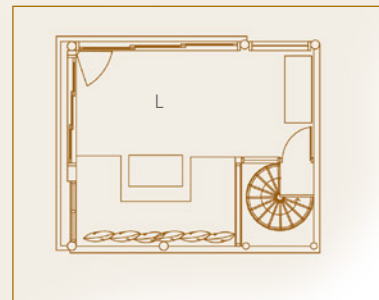

Soneva Fushi Villa Suite 2 Bedroom with Pool

- A Pool
- B Daybed
- C Master Living Room
- D Master Bedroom
- E Dressing Room
- E Master Bathroom
- F Sauna
- G Master Bathroom
- H Outdoor Shower
- I Gym and Spa
- J Guest bedroom
- K Guest Bathroom
- L Guest Living Room