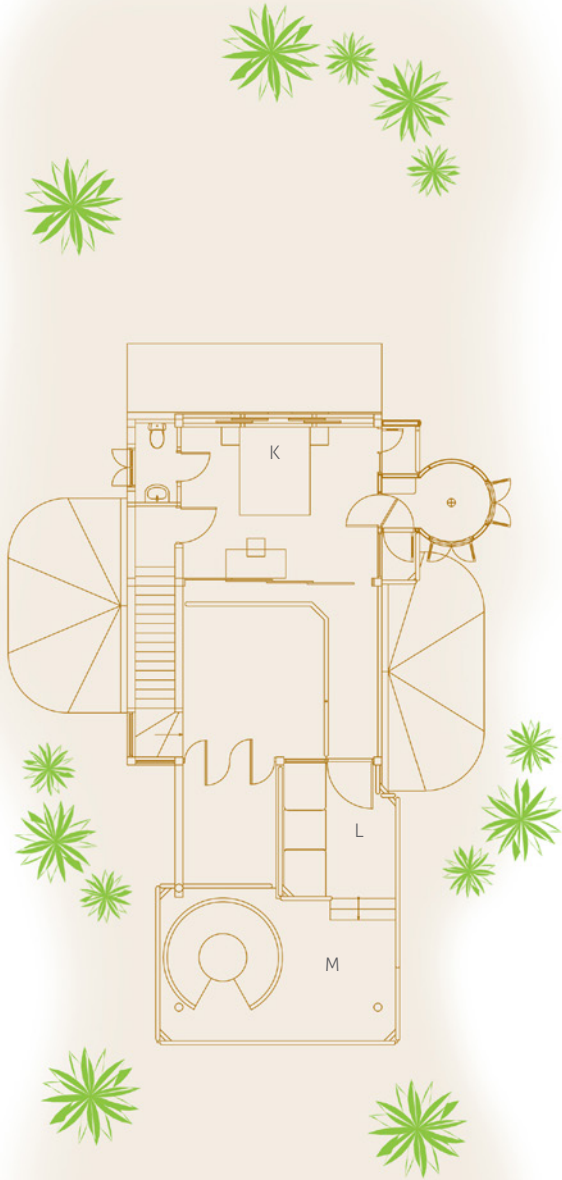

## Crusoe Villa Suite with pool (Villa 17)

One Bedroom  
Total area 645 sqm.

An expansive villa suite with upper terrace,  
walk-in wine cellar and a private pool to relax in style.

*Tucked comfortably into the natural line of trees, these newly designed luxury Crusoe Suites give a modern twist to the Robinson Crusoe experience. Maldivian Jungle surrounds, yet within touching distance of your own beach, or spend the day relaxing on the suspended seating area jutting over your sea water swimming pool.*

**All the luxurious details**

- Master bedroom with sleeping area
- Living room and the kitchen w/ bar counter
- Open outdoor dining
- Swimming pool with catamaran netting
- Overhead fan, air conditioning, extensive mini bar and personal safe
- DVD player and Bose Hi-fi system with docking station for personal iPods
- iPods in all villas preloaded with music and movie selection
- Open-air garden bathroom with bathtub, shower and a double sink unit with large over hanging mirror
- Private outside sitting area with sun loungers and direct access to beach
- Infant bedroom next to master bedroom
- Bicycles are provided for all villas
- Wi-Fi connection is provided in villa on request
- Mr/Mrs Friday (Butler) service for all villas
- IDD telephones
- Beach front villa

**More images :**  
<http://www.soneva.com/soneva-fushi/villas/crusoe-villa-suite-with-pool/>

First Floor

Ground Floor

### Crusoe Villa Suite with Pool

- A Pool
- B Catamaran Net
- C Pool Deck
- D Daybed
- E Swing
- F Living Room
- G Mini Bar
- H Dressing Area
- I Bathroom
- J Outdoor Bathroom
- K Master Bedroom
- L Daybed
- M Balcony