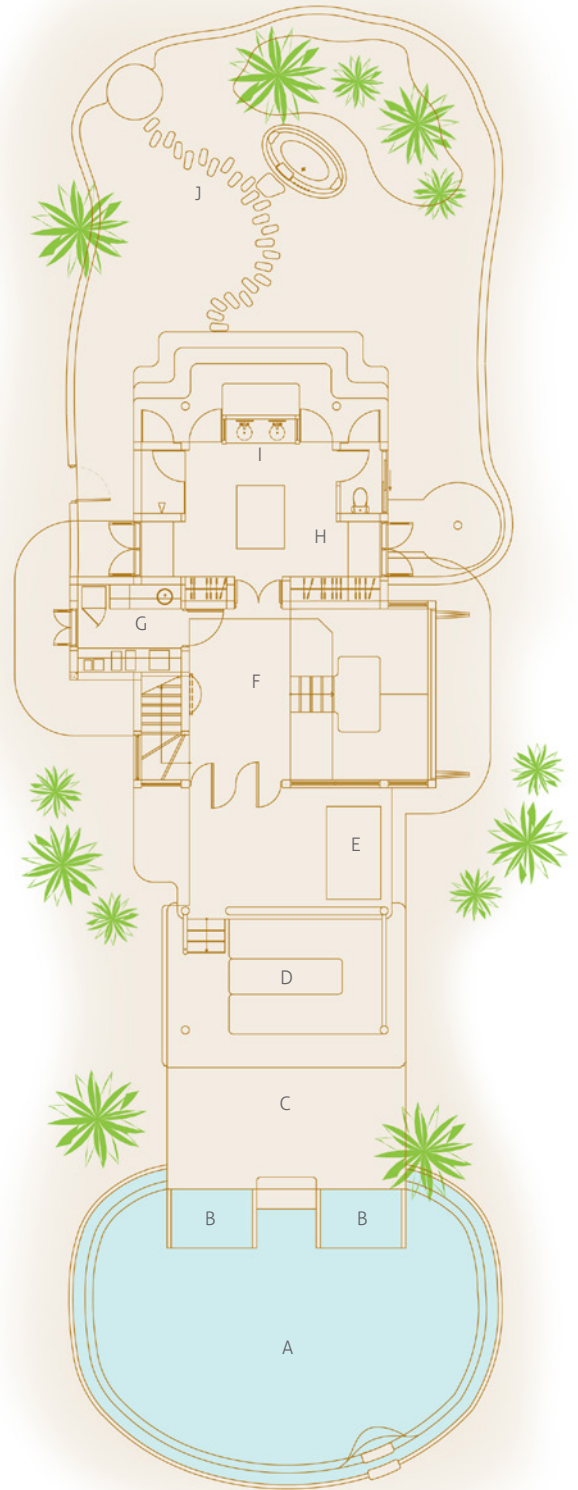

## Crusoe Villa Suite with pool (Villa 17)

One Bedroom  
Total area 645 sqm.

An expansive villa suite with upper terrace,  
walk-in wine cellar and a private pool to relax in style.

*Tucked comfortably into the natural line of trees, these newly designed luxury Crusoe Suites give a modern twist to the Robinson Crusoe experience. Maldivian Jungle surrounds, yet within touching distance of your own beach, or spend the day relaxing on the suspended seating area jutting over your sea water swimming pool.*

**All the luxurious details**

- Master bedroom with sleeping area
- Living room and the kitchen w/ bar counter
- Open outdoor dining
- Swimming pool with catamaran netting
- Overhead fan, air conditioning, extensive mini bar and personal safe
- DVD player and Bose Hi-fi system with docking station for personal iPods
- iPods in all villas preloaded with music and movie selection
- Open-air garden bathroom with bathtub, shower and a double sink unit with large over hanging mirror
- Private outside sitting area with sun loungers and direct access to beach
- Infant bedroom next to master bedroom
- Bicycles are provided for all villas
- Wi-Fi connection is provided in villa on request
- Mr/Mrs Friday (Butler) service for all villas
- IDD telephones
- Beach front villa

**More images :**  
<http://www.soneva.com/soneva-fushi/villas/crusoe-villa-suite-with-pool/>

First Floor

Ground Floor

### Crusoe Villa Suite with Pool

- A Pool
- B Catamaran Net
- C Pool Deck
- D Daybed
- E Swing
- F Living Room
- G Mini Bar
- H Dressing Area
- I Bathroom
- J Outdoor Bathroom
- K Master Bedroom
- L Daybed
- M Balcony