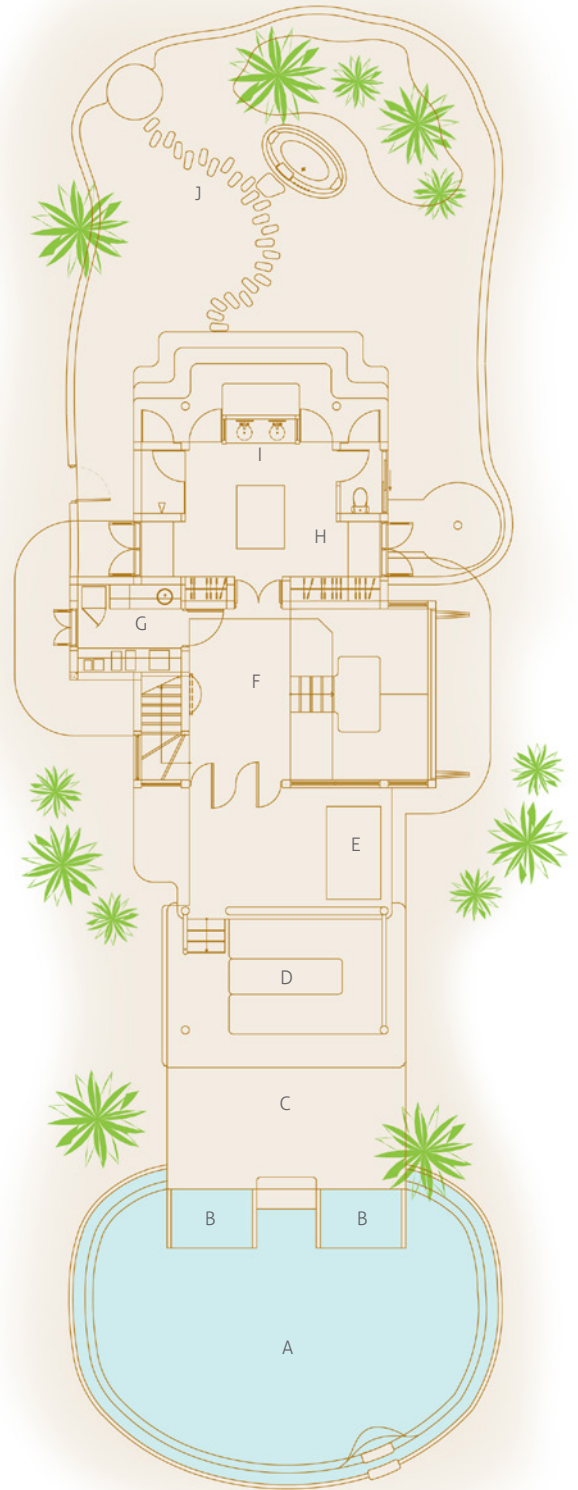

## Crusoe Villa Suite with pool (Villa 16)

One Bedroom  
Total area 645 sqm.

An expansive villa suite with upper terrace,  
walk-in wine cellar and a private pool to relax in style.

*Tucked comfortably into the natural line of trees, these newly designed luxury Crusoe Suites give a modern twist to the Robinson Crusoe experience. Maldivian Jungle surrounds, yet within touching distance of your own beach, or spend the day relaxing on the suspended seating area jutting over your sea water swimming pool.*

**All the luxurious details**

- Master bedroom with sleeping area
- Living room and the kitchen w/ bar counter
- Open outdoor dining
- Swimming pool with catamaran netting
- Overhead fan, air conditioning, extensive mini bar and personal safe
- DVD player and Bose Hi-fi system with docking station for personal iPods
- iPods in all villas preloaded with music and movie selection
- Open-air garden bathroom with bathtub, shower and a double sink unit with large over hanging mirror
- Private outside sitting area with sun loungers and direct access to beach
- Infant bedroom next to master bedroom
- Bicycles are provided for all villas
- Wi-Fi connection is provided in villa on request
- Mr/Mrs Friday (Butler) service for all villas
- IDD telephones
- Beach front villa

**More images :**  
<http://www.soneva.com/soneva-fushi/villas/crusoe-villa-suite-with-pool/>

First Floor

Ground Floor

### Crusoe Villa Suite with Pool

- A Pool
- B Catamaran Net
- C Pool Deck
- D Daybed
- E Swing
- F Living Room
- G Mini Bar
- H Dressing Area
- I Bathroom
- J Outdoor Bathroom
- K Master Bedroom
- L Daybed
- M Balcony