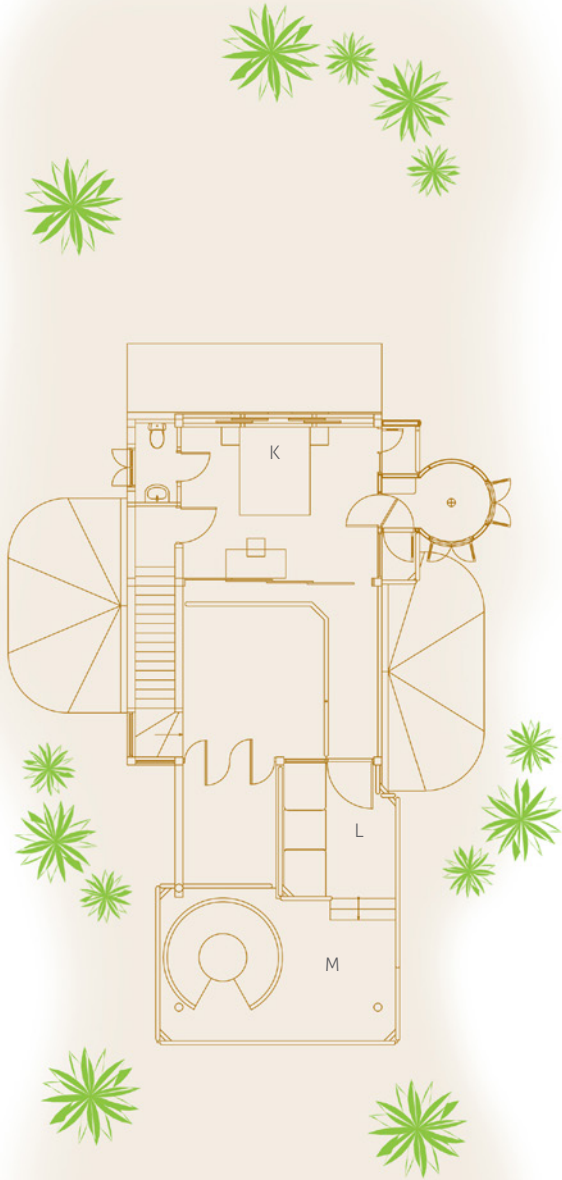

## Crusoe Villa Suite with pool (Villa 16)

One Bedroom  
Total area 645 sqm.

An expansive villa suite with upper terrace,  
walk-in wine cellar and a private pool to relax in style.

*Tucked comfortably into the natural line of trees, these newly designed luxury Crusoe Suites give a modern twist to the Robinson Crusoe experience. Maldivian Jungle surrounds, yet within touching distance of your own beach, or spend the day relaxing on the suspended seating area jutting over your sea water swimming pool.*

**All the luxurious details**

- Master bedroom with sleeping area
- Living room and the kitchen w/ bar counter
- Open outdoor dining
- Swimming pool with catamaran netting
- Overhead fan, air conditioning, extensive mini bar and personal safe
- DVD player and Bose Hi-fi system with docking station for personal iPods
- iPods in all villas preloaded with music and movie selection
- Open-air garden bathroom with bathtub, shower and a double sink unit with large over hanging mirror
- Private outside sitting area with sun loungers and direct access to beach
- Infant bedroom next to master bedroom
- Bicycles are provided for all villas
- Wi-Fi connection is provided in villa on request
- Mr/Mrs Friday (Butler) service for all villas
- IDD telephones
- Beach front villa

**More images :**  
<http://www.soneva.com/soneva-fushi/villas/crusoe-villa-suite-with-pool/>

First Floor

Ground Floor

### Crusoe Villa Suite with Pool

- A Pool
- B Catamaran Net
- C Pool Deck
- D Daybed
- E Swing
- F Living Room
- G Mini Bar
- H Dressing Area
- I Bathroom
- J Outdoor Bathroom
- K Master Bedroom
- L Daybed
- M Balcony