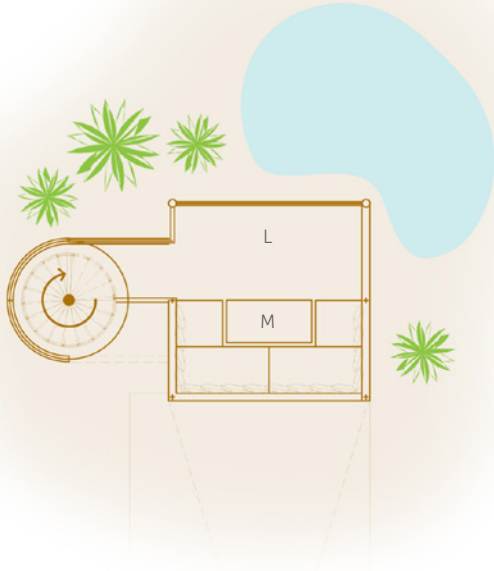

Soneva Fushi Family Villa Suite With Pool

One bedroom
Total area 634 sqm

Perfect for the family, this villa offers a children's bedroom,
upper terrace, private pool and walk in minibar.

This romantic villa is the perfect luxury getaway for couples or small families. A separate children's room, ideal for a teenage or two young children, offers additional privacy.

All the luxurious details

- Beachfront villa suites with veranda entrance
- Spacious bedroom with king size bed
- Additional sitting room with daybed/sofas
- Separate children's room, ideal for a teenager or two small children
- Possibility of separating sitting area from bedroom by sliding glass doors
- Luxurious open-air garden bathroom and water feature with large bathtub and separate shower
- Private pool
- Overhead fan, air conditioning, extensive walk-in minibar and personal safe
- DVD player and Bose Hi-fi system with docking station for personal iPods
- iPods in all villas preloaded with music and movie selection
- Upper observation deck
- Private outside sitting area with sun loungers and direct access to beach
- Bicycles are provided for all villas
- Wi-Fi connection is provided in villa on request
- Mr/Mrs Friday (Butler) service for all villas
- IDD telephones

More images :
<http://www.soneva.com/soneva-fushi/villas/soneva-fushi-family-villa-suite-with-pool/>

First Floor

Ground Floor

Soneva Fushi Family Villa Suite with Pool

- A Pool
- B Swing
- C Daybed
- D Living Room
- E Master Bedroom
- F Mini Bar
- G Children's Bedroom
- H Dressing Room
- I Bathroom
- J Bath Tub
- K Outdoor Bathroom
- L Balcony
- M Daybed