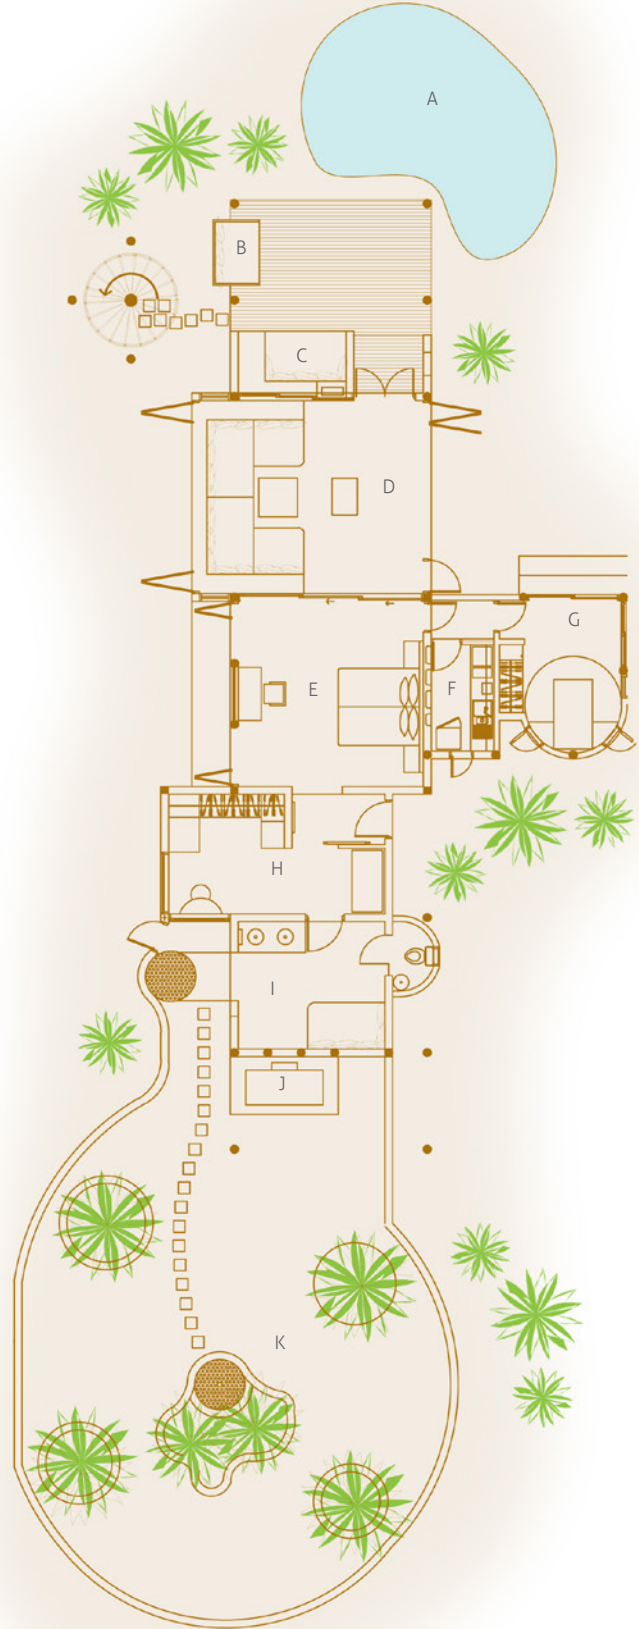

Soneva Fushi Family Villa Suite With Pool

One bedroom
Total area 634 sqm

Perfect for the family, this villa offers a children's bedroom,
upper terrace, private pool and walk in minibar.

This romantic villa is the perfect luxury getaway for couples or small families. A separate children's room, ideal for a teenage or two young children, offers additional privacy.

The star of your spacious bedroom is the king-sized, four-poster bed with frames made with local coconut, while the open-plan living room brings the outside indoors with floor-to-ceiling glass windows. Revel in your luxurious open-air garden bathroom with water garden, outdoor shower, indoor shower and oversized bathtub.

All the luxurious details

- Beachfront villa suites with veranda entrance
- Spacious bedroom with king size bed
- Additional sitting room with daybed/sofas
- Separate children's room, ideal for a teenager or two small children
- Possibility of separating sitting area from bedroom by sliding glass doors
- Luxurious open-air garden bathroom and water feature with large bathtub and separate shower
- Private pool
- Overhead fan, air conditioning, extensive walk-in minibar and personal safe
- DVD player and Bose Hi-fi system with docking station for personal iPods
- iPods in all villas preloaded with music and movie selection
- Upper observation deck
- Private outside sitting area with sun loungers and direct access to beach
- Bicycles are provided for all villas
- Wi-Fi connection is provided in villa on request
- Mr/Mrs Friday (Butler) service for all villas
- IDD telephones

More images :
<http://www.soneva.com/soneva-fushi/villas/soneva-fushi-family-villa-suite-with-pool/>

First Floor

Ground Floor

Soneva Fushi Family Villa Suite with Pool

- A Pool
- B Swing
- C Daybed
- D Living Room
- E Master Bedroom
- F Mini Bar
- G Children's Bedroom
- H Dressing Room
- I Bathroom
- J Bath Tub
- K Outdoor Bathroom
- L Balcony
- M Daybed