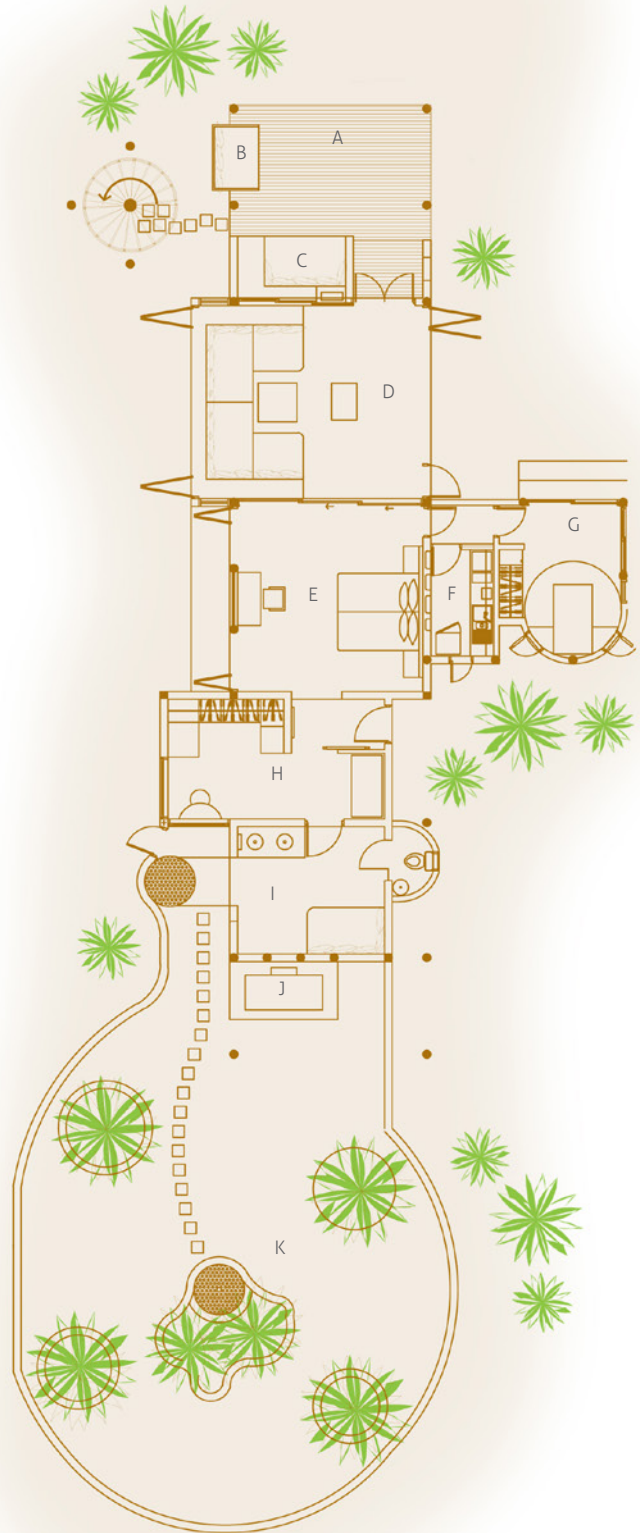

Wake up in the king-sized, four poster bed made of coconut frames and enjoy the vista of sparkling blue water and ivory-white sand. Let the early morning sun warm your body over coffee in the upstairs observation deck before flopping into the plush daybed to catch up on your favourite novel.

As your villa suite is located on the beach, take a few short steps across the veranda leading to the inviting warm sand before immersing yourself in the warm Indian Ocean. Or, stay indoors and relax in the open-plan living room that brings the outside indoors with floor-to-ceiling glass windows. Revel in your luxurious open-air garden bathroom with water garden, outdoor shower, indoor shower and oversized bathtub.

All the luxurious details

- Beachfront villa suite with veranda entrance
- Spacious open plan bedroom with king size bed
- Additional sitting room with daybed/sofas
- Separate children's room, ideal for a teenager or two small children
- Possibility of separating sitting area from bedroom by sliding glass doors
- Luxurious open-air garden bathroom with large bathtub and separate indoor and outdoor shower, most with water feature garden
- Overhead fan, air conditioning, extensive walk-in minibar and personal safe
- DVD player and Bose Hi-fi system with docking station for personal iPods
- iPods in all villas preloaded with music and movie selection
- Upper observation deck ideal for lounging
- Private outside sitting area with sun loungers and direct access to beach
- Bicycles are provided for all villas
- Wi-Fi connection is provided in villa on request
- Mr/Mrs Friday (Butler) service for all villas
- IDD telephone

More images :
<http://www.soneva.com/soneva-fushi/villas/soneva-fushi-family-villa-suite/>

First Floor

Ground Floor

Soneva Fushi Family Villa Suite

- A Deck
- B Swing
- C Daybed
- D Living Room
- E Master Bedroom
- F Mini Bar
- G Children's Bedroom
- H Dressing Room
- I Bathroom
- J Bath Tub
- K Outdoor Bathroom
- L Balcony
- M Daybed