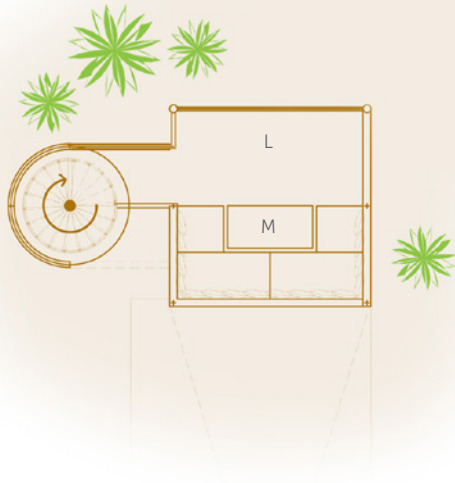

Soneva Fushi Family Villa Suite

One bedroom
Total area 634 sqm

Perfect for the family, this villa offers a children's bedroom, upper terrace, and walk in minibar.

This romantic villa is the perfect luxury getaway for couples or small families. A separate children's room, ideal for a teenager or two young children, offers additional privacy.

All the luxurious details

- Beachfront villa suite with veranda entrance
- Spacious open plan bedroom with king size bed
- Additional sitting room with daybed/sofas
- Separate children's room, ideal for a teenager or two small children
- Possibility of separating sitting area from bedroom by sliding glass doors
- Luxurious open-air garden bathroom with large bathtub and separate indoor and outdoor shower, most with water feature garden
- Overhead fan, air conditioning, extensive walk-in minibar and personal safe
- DVD player and Bose Hi-fi system with docking station for personal iPods
- iPods in all villas preloaded with music and movie selection
- Upper observation deck ideal for lounging
- Private outside sitting area with sun loungers and direct access to beach
- Bicycles are provided for all villas
- Wi-Fi connection is provided in villa on request
- Mr/Mrs Friday (Butler) service for all villas
- IDD telephone

More images :
<http://www.soneva.com/soneva-fushi/villas/soneva-fushi-family-villa-suite/>

First Floor

Ground Floor

Soneva Fushi Family Villa Suite

- A Deck
- B Swing
- C Daybed
- D Living Room
- E Master Bedroom
- F Mini Bar
- G Children's Bedroom
- H Dressing Room
- I Bathroom
- J Bath Tub
- K Outdoor Bathroom
- L Balcony
- M Daybed