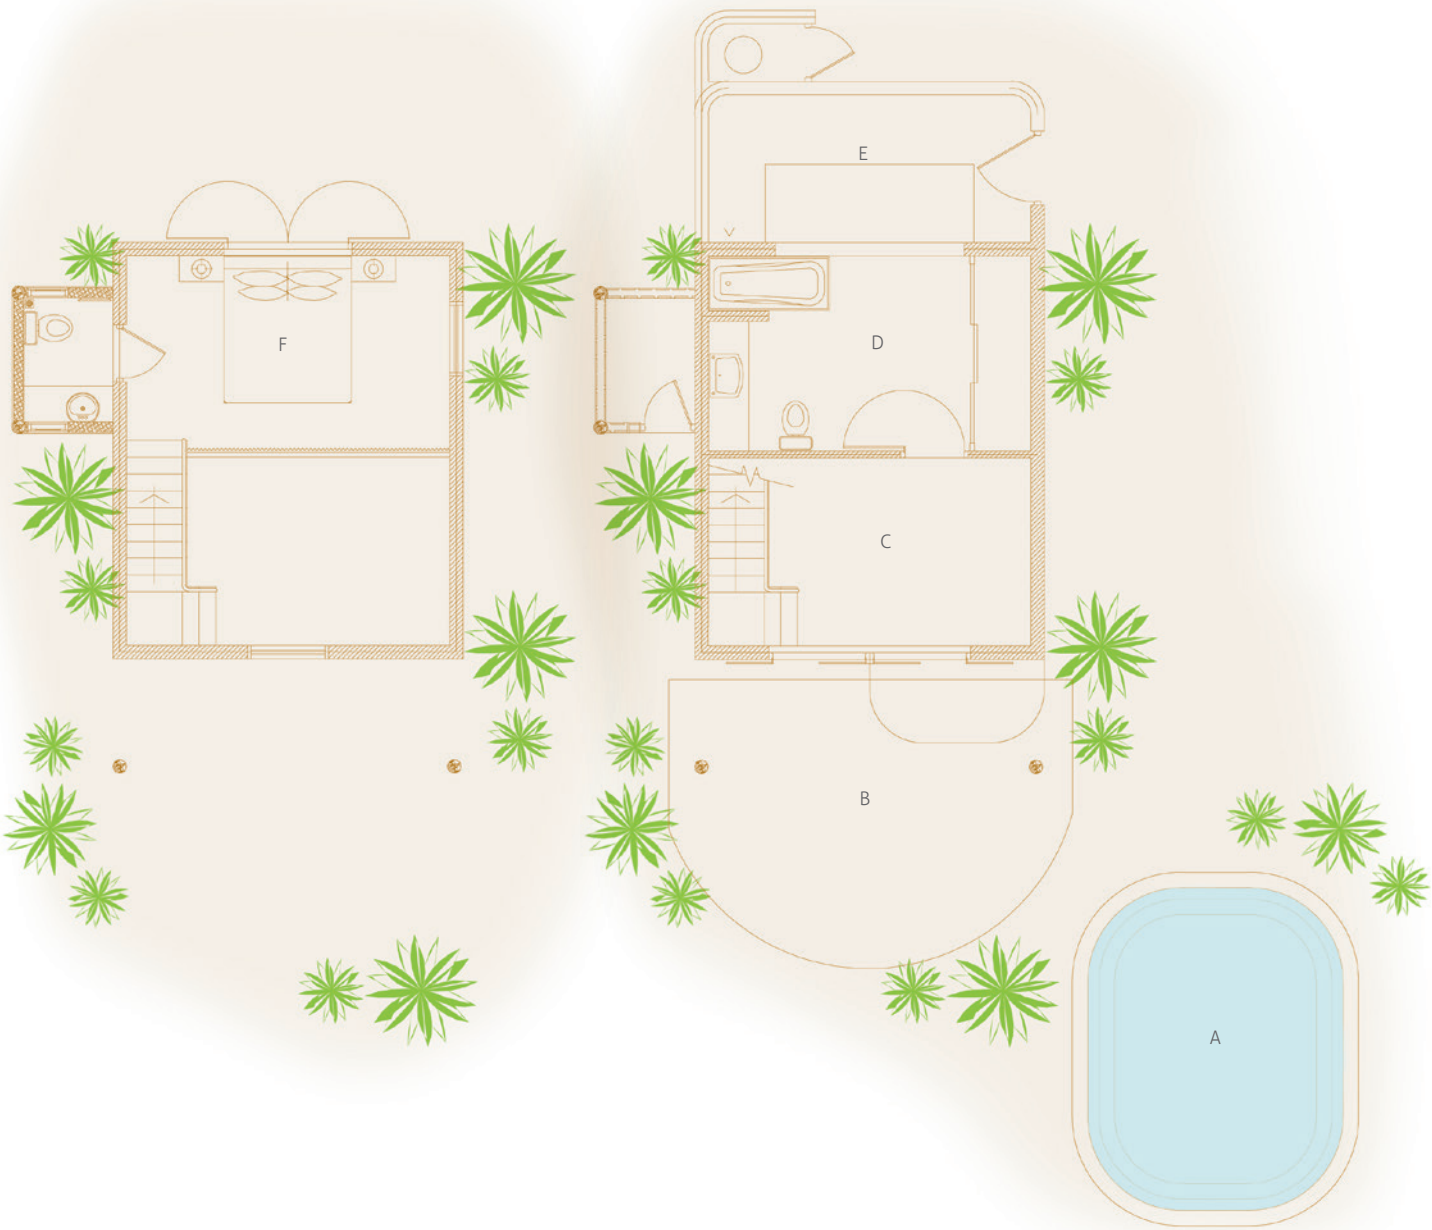

## Crusoe Villa with Pool

One bedroom  
Total area 235 sqm

This private hideaway has a private pool, upper floor outdoor terrace and direct access to the beach.

*Perch over your private pool sheltered in the trees, or take a dip in its refreshing waters. Should you wish to take to the sea, the clear Maldivian ocean awaits only steps away.*

#### **All the luxurious details**

- Beachfront duplex villas with upstairs bedroom and en-suite toilet
- Downstairs living room with large daybed
- Private swimming pool
- Free standing bathtub and two separate showers in garden
- Gangway with ropes leading to terrace
- Dining table and large daybed for two on terrace
- Staircase from garden directly to terrace
- Overhead fan, air conditioning, extensive mini bar and personal safe
- DVD player and Bose Hi-fi system with docking station for personal iPods
- iPods in all villas preloaded with music and movie selection
- Open-air garden bathroom with bathtub, shower and a double sink unit with large over hanging mirror
- Private outside sitting area with sun loungers and direct access to beach
- Bicycles are provided for all villas
- Wi-Fi connection is provided in villa on request
- Mr/Mrs Friday (Butler) service for all villas
- IDD telephones

More images :  
<http://www.soneva.com/soneva-fushi/villas/crusoe-villa-with-pool/>

First Floor

Ground Floor

## Crusoe Villa with Pool

- A Pool
- B Deck
- C Living Room
- D Bathroom & Dressing room
- E Outdoor Bathroom
- F Bedroom